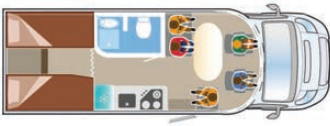

Medio | Medium | Medium 7m
690